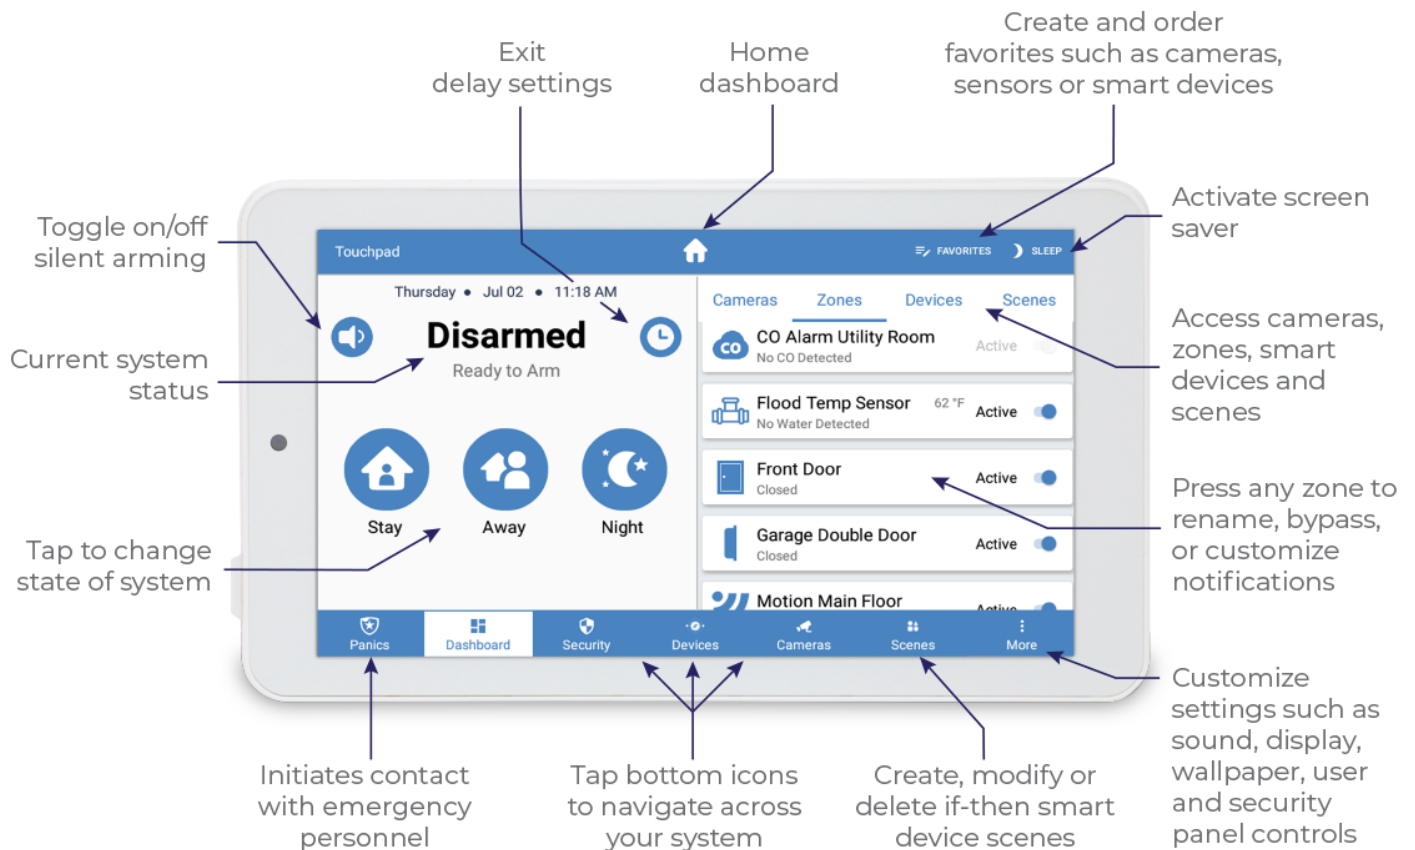

Using your Slimline Touchpad

The 7" Touchscreen on your Alula Smart Security System is the central hub for keeping tabs on everything that happens with your system. View live and recorded video and interact with visitors at the front door. Control smart lights and all your other Z-Wave smart devices. With controls that are the same as your mobile app, you can rest assured that using your Touchpad will be simple and easy and fit right in with your busy schedule.

See reverse side for arming functions →